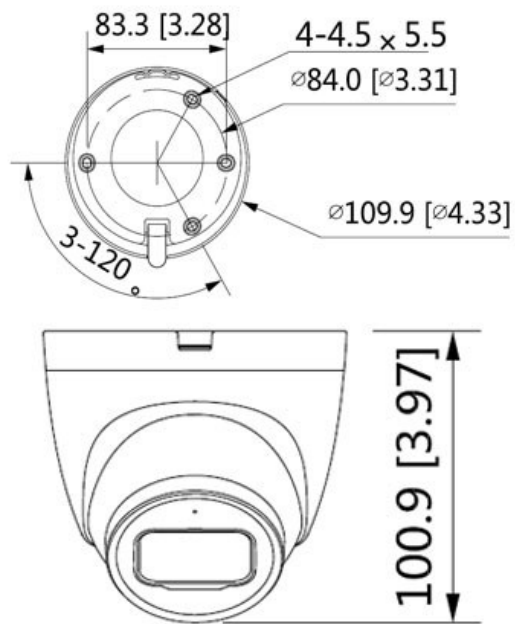

**CP- UNC-DB21L3C-M****2MP Full HD IR Dome Camera - 30Mtr.****Main Features**

- 1/2.7" 2MP PS CMOS Image Sensor
- 25/30fps@1080P(1920x1080)
- Support Starlight Function
- H.265+ and H.264+Triple-stream encoding
- ROI, flexible coding, applicable to various bandwidth and storage environments
- DWDR, 3D-DNR, HLC, BLC, Digital watermarking, Rotation mode
- 2.8mm fixed lens (3.6mm optional)
- IR Range of 30 Mtrs, IP67, Micro SD Card, PoE
- Built-in Mic
- Mobile Software: iCMOB, gCMOB
- CMS Software: KVMS Pro

## 2MP Full HD IR Dome Camera - 30Mtr.

 **CP- UNC-DB21L3C-M****2MP Full HD IR Dome Camera - 30Mtr.****Feature**

Operating Temperature  
Humidity  
Power Source  
Power Consumption  
Weatherproof Standard  
Casing  
Dimension  
Weight

**Specification**

-40°C~+60°C , Less than 95%RH  
≤95%  
DC12V, PoE  
1.7W (12V DC), 2.1W (PoE)  
IP67  
Metal + Plastic  
100.9 mm × Φ109.9 mm (3.97" × Φ4.33")  
0.39kg